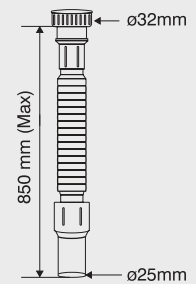

CORRUGATED FLEXIBLE PIPES
(For one bowl)

MRP (₹) - 125/-

(1.25 Inch)