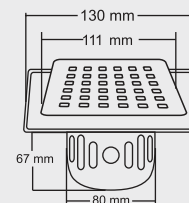

SMALL

Size : 5x5 Inch
130 x 130 mm

MRP (₹)
Glossy - ₹ 990/-
Satin - ₹ 1050/-

Thickness - Frame : 1 mm | Grating : 1.5mm