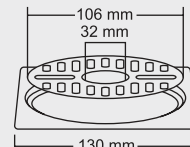

ELIA

BIG

Overall Size
Ø 150 mm (6 Inch)

MRP (₹)
Glossy - ₹ 500/-
Satin - ₹ 530/-

SMALL

Overall Size
Ø 130 mm (5 Inch)

MRP (₹)
Glossy - ₹ 440/-
Satin - ₹ 480/-

ERICA

BIG

Size : 6x6 Inch
150 X 150 mm

MRP (₹)
Glossy - ₹ 585/-
Satin - ₹ 615/-

SMALL

Size : 5x5 Inch
130 x 130 mm

MRP (₹)
Glossy - ₹ 505/-
Satin - ₹ 535/-

JAYCE

BIG

Overall Size
Ø 150 mm (6 Inch)

MRP (₹)
Glossy - ₹ 435/-
Satin - ₹ 465/-

SMALL

Overall Size
Ø 130 mm (5 Inch)

MRP (₹)
Glossy - ₹ 370/-
Satin - ₹ 405/-

JERRY

BIG

Size : 6x6 Inch
150 X 150 mm

MRP (₹)
Glossy - ₹ 500/-
Satin - ₹ 530/-

SMALL

Size : 5x5 Inch
130 x 130 mm

MRP (₹)
Glossy - ₹ 425/-
Satin - ₹ 455/-