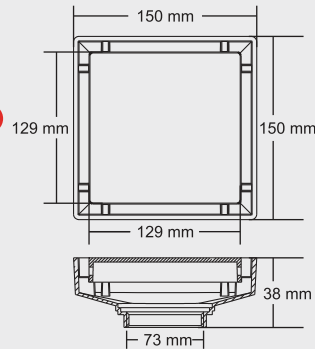

BIG

Overall Size
150 x 150 mm
(6 x 6 Inch)

MRP (₹) 7545/-