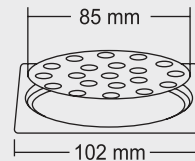

Size : 3 x 3 Inch  
75 x 75 mm

MRP (₹)  
Glossy - ₹ 230/-  
Satin - ₹ 265/-

**KEON**

**BIG**

Overall Size  
Ø 150 mm (6 Inch)

MRP (₹)  
Glossy - ₹ 435/-  
Satin - ₹ 465/-

**SMALL**

Overall Size  
Ø 130 mm (5 Inch)