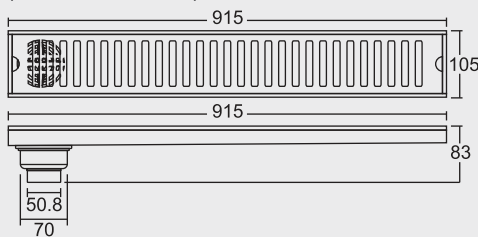

LARGE

Overall Size   MRP (₹)
915 x 105 x 83 mm   Glossy - ₹ 10930/-
(36 x 4 x 3.27 Inch)