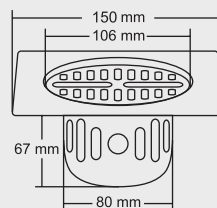

**BIG**  
Size : 6x6 Inch  
150 X 150 mm

MRP (₹)  
Glossy - ₹ 1155/-  
Satin - ₹ 1240/-

**SMALL**  
Size : 5x5 Inch  
130 x 130 mm

MRP (₹)  
Glossy - ₹ 1010/-  
Satin - ₹ 1090/-

Design Reg.

**BELLA**

**BIG**  
Overall Size  
Ø 150 mm (6 Inch)