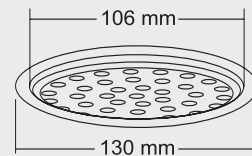

IVY

Overall Size
Ø130 mm (5 Inch)

MRP (₹)
Glossy - ₹ 275/-
Satin - ₹ 305/-