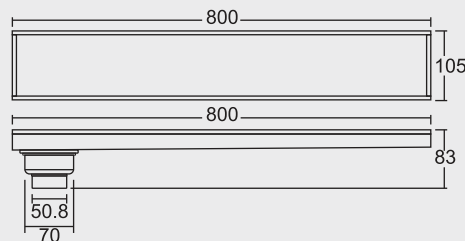

BIG

Overall Size
800 x 105 x 83 mm
(31.50 x 4 x 3.27 Inch)

MRP (₹) Glossy - ₹ 12705/-