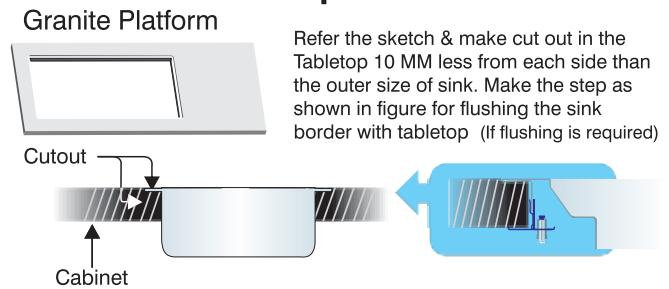

Models Size (in Inches)	M.R.P. (₹)		
	Glossy	Satin	Anti-Scratch
Elegance Unique Small (36 x 20)	15190/-	15590/-	22500/-
Fabulous Big (48 x 20)	24515/-	24915/-	35350/-
Fabulous Small (41 x 20)	18720/-	19120/-	26950/-
Fantasy Big (34 x 20)	17425/-	17825/-	25075/-
Fantasy Small (30 x 20)	14730/-	15130/-	21175/-
Super Slider Big (33½ x 20)	22715/-	23115/-	32740/-
Galaxy (41 x 20)	21800/-	22200/-	33160/-
Graceful Glory Big (45 x 20 x 8)	19070/-	19470/-	NA
Graceful Elegance Mini (46 x 20)	18575/-	18975/-	28920/-
Elegance Large (45 x 20)	13850/-	14250/-	20490/-
Elegance Big (41 x 20)	11195/-	11595/-	16510/-
Elegance Small (36 x 18)	9320/-	9720/-	13720/-
Inset Super (24 x 20)	8415/-	8615/-	12340/-
Inset Large (24 x 18)	8305/-	8505/-	12210/-
Inset Big (21 x 18)	7070/-	7270/-	10340/-

Inset Sink Fitting Instructions

Step - 1

Place the sink in upside down position. Then attach clips into rectangular slots of the rim along the border, as shown in the sketch.

Step - 2

Step - 3

Step - 4

Turn the bracket of the clip 90 degrees so that the teeth of clips are under the tabletop. First tighten the center clips of each roil and then move to the outside clips. All clips must be tightened evenly. Do not over tighten the clips as damage can occur.