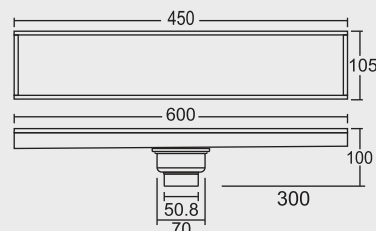

Overall Size  
450 x 105 x 100 mm  
17.75 x 4 x 4 inch

MRP (₹)  
Glossy - ₹ 10030/-

**MINI**

Overall Size  
450 x 105 x 100 mm  
17.75 x 4 x 4 inch

MRP (₹)  
Glossy - ₹ 10030/-

\*Outflow : 20 liter/minute (± 2 liter)