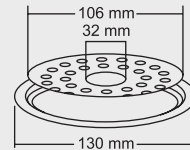

ELIA

BIG

Overall Size
Ø 150 mm (6 Inch)

MRP (₹)
Glossy - ₹ 500/-
Satin - ₹ 530/-

SMALL

Overall Size
Ø 130 mm (5 Inch)

MRP (₹)
Glossy - ₹ 440/-
Satin - ₹ 480/-

ERICA

BIG

Size : 6x6 Inch
150 X 150 mm

MRP (₹)
Glossy - ₹ 585/-
Satin - ₹ 615/-

SMALL

Size : 5x5 Inch
130 x 130 mm

MRP (₹)
Glossy - ₹ 505/-
Satin - ₹ 535/-

JAYCE

BIG

Overall Size
Ø 150 mm (6 Inch)

MRP (₹)
Glossy - ₹ 435/-
Satin - ₹ 465/-

SMALL

Overall Size
Ø 130 mm (5 Inch)

MRP (₹)
Glossy - ₹ 370/-
Satin - ₹ 405/-

JERRY

BIG

Size : 6x6 Inch
150 X 150 mm

MRP (₹)
Glossy - ₹ 500/-
Satin - ₹ 530/-

SMALL

Size : 5x5 Inch
130 x 130 mm

MRP (₹)
Glossy - ₹ 425/-
Satin - ₹ 455/-