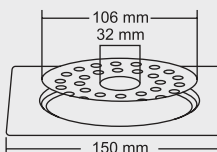

ELIA

BIG

Overall Size
Ø 150 mm (6 Inch)

MRP (₹)
Glossy - ₹ 500/-
Satin - ₹ 530/-

SMALL

Overall Size
Ø 130 mm (5 Inch)

MRP (₹)
Glossy - ₹ 440/-
Satin - ₹ 480/-

ERICA

BIG

Size : 6x6 Inch
150 X 150 mm

MRP (₹)
Glossy - ₹ 585/-
Satin - ₹ 615/-

SMALL

Size : 5x5 Inch
130 x 130 mm

MRP (₹)
Glossy - ₹ 505/-
Satin - ₹ 535/-

JAYCE

BIG

Overall Size
Ø 150 mm (6 Inch)

MRP (₹)
Glossy - ₹ 435/-
Satin - ₹ 465/-

SMALL

Overall Size
Ø 130 mm (5 Inch)

MRP (₹)
Glossy - ₹ 370/-
Satin - ₹ 405/-

JERRY

BIG

Size : 6x6 Inch
150 X 150 mm

MRP (₹)
Glossy - ₹ 500/-
Satin - ₹ 530/-

SMALL

Size : 5x5 Inch
130 x 130 mm

MRP (₹)
Glossy - ₹ 425/-
Satin - ₹ 455/-