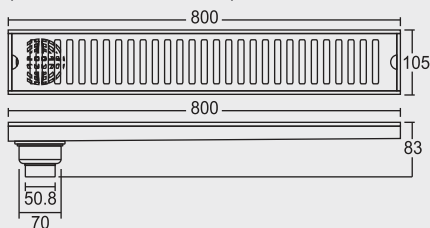

Overall Size                      MRP (₹)  
600 x 105 x 83 mm              Glossy - ₹ 7545/-  
(23.63 x 4 x 3.27 Inch)

**Large Center Drain**

**Small Center Drain**

**BIG**

Overall Size                      MRP (₹)  
800 x 105 x 83 mm              Glossy - ₹ 8930/-  
(31.50 x 4 x 3.27 Inch)