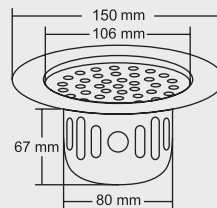

**ALEX**

**BIG**  
Overall Size  
Ø 150 mm (6 Inch)

MRP (₹)  
Glossy - ₹ 890/-  
Satin - ₹ 980/-

**SMALL**  
Overall Size  
Ø 130 mm (5 Inch)

MRP (₹)  
Glossy - ₹ 760/-  
Satin - ₹ 850/-

Design Reg. Pending