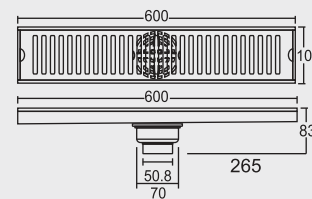

Overall Size                      MRP (₹)  
600 x 105 x 83 mm              Glossy - ₹ 7545/-  
(23.63 x 4 x 3.27 Inch)

**Large Center Drain**

**Small Center Drain**

**BIG**

Overall Size                      MRP (₹)  
800 x 105 x 83 mm              Glossy - ₹ 8930/-  
(31.50 x 4 x 3.27 Inch)