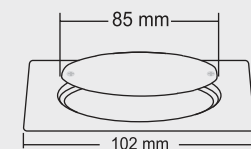

MINI

Size : 4 x 4 Inch
102 x 102 mm

MRP (₹)
Glossy - ₹ 625/-
Satin - ₹ 645/-