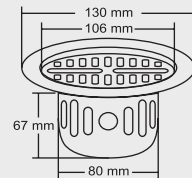

**BIG**  
Overall Size  
Ø 150 mm (6 Inch)

MRP (₹)  
Glossy - ₹ 1035/-  
Satin - ₹ 1125/-

**SMALL**  
Overall Size  
Ø 130 mm (5 Inch)

MRP (₹)  
Glossy - ₹ 920/-  
Satin - ₹ 1005/-

Design Reg. Pending

**ALENA**