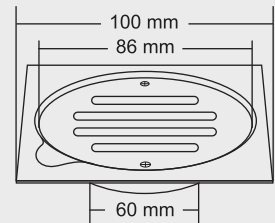

ARLO

Overall Size
100 x 100 mm (4x 4inch) 2 pcs

MRP (₹) Thickness
Glossy - ₹ 650/- Grating : 1mm
Satin - ₹ 690/- Frame : 2 mm