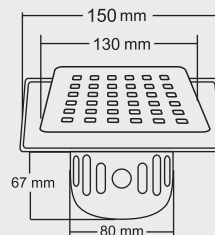

SMALL

Size : 5x5 Inch
130 x 130 mm

MRP (₹)
Glossy - ₹ 990/-
Satin - ₹ 1050/-

Thickness - Frame : 1 mm | Grating : 1.5mm