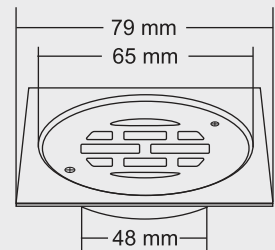

**ARLO**

Overall Size  
100 x 100 mm (4x 4inch) 2 pcs

MRP (₹) Thickness  
Glossy - ₹ 650/- Grating : 1mm  
Satin - ₹ 690/- Frame : 2 mm

**ALDON**

Overall Size  
79 x 79 mm (3x3 inch) 2 pcs

MRP (₹) Thickness  
Glossy - ₹ 540/- Grating : 1mm  
Satin - ₹ 580/- Frame : 2 mm

**LARK**

Overall Size  
109.5 x 75 x 65 mm  
(4.31 x 2.95 x 2.56 inch)

MRP (₹) Thickness  
5280/- Grating : 1mm  
Frame : 1.2 mm

**LEROY**

Tile Insert 12 mm Tray

Material : Brass Chrome Plated

**BIG**

Overall Size  
150 x 150 mm  
(6 x 6 Inch)