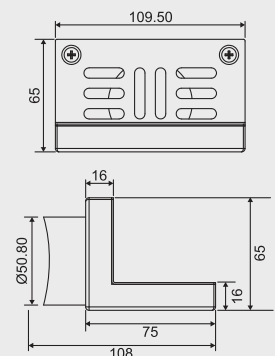

**LARK**

Overall Size  
109.5 x 75 x 65 mm  
(4.31 x 2.95 x 2.56 inch)

MRP (₹) Thickness  
5280/- Grating : 1mm  
Frame : 1.2 mm

**LEROY**

Tile Insert 12 mm Tray

Material : Brass Chrome Plated

**BIG**

Overall Size  
150 x 150 mm  
(6 x 6 Inch)