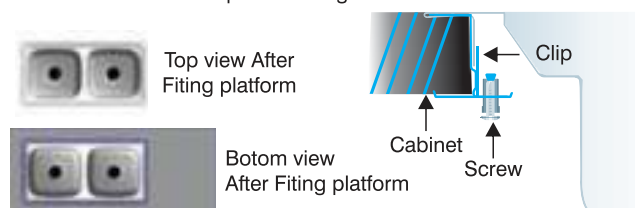

Step - 4

Turn the bracket of the clip 90 degrees so that the teeth of clips are under the tabletop. First tighten the center clips of each roil and then move to the outside clips. All clips must be tightened evenly. Do not over tighten the clips as damage can occur.