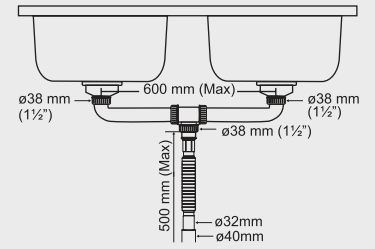

## JOY

Overall Size  
Ø130 mm (5 Inch)

MRP (₹)  
Glossy - ₹ 275/-  
Satin - ₹ 305/-

**PLUMBING CONNECTOR**  
(For Two bowl)

MRP (₹) - 615/-

Cut connector as required

**PLUMBING CONNECTOR**  
(For one & half bowl)