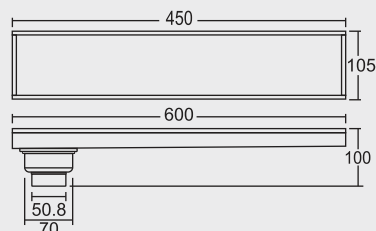

MINI

Overall Size
450 x 105 x 100 mm
17.75 x 4 x 4 inch

MRP (₹)
Glossy - ₹ 10030/-