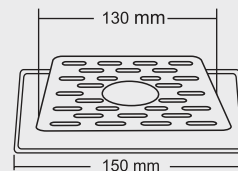

SMALL

Overall Size
130 x 130 mm
(5x5 Inch)

MRP (₹)
Glossy - ₹ 595/-
Satin - ₹ 610/-

Thickness - Frame : 1 mm | Grating : 1.5mm