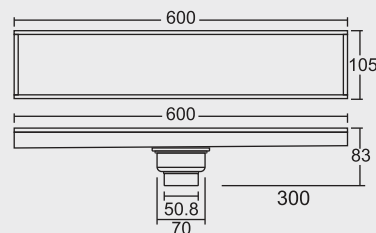

MRP (₹) Glossy - ₹ 12705/-

**SMALL**

Overall Size  
600 x 105 x 83 mm  
(23.62 x 4 x 3.27 Inch)

MRP (₹) 10570/-

**SMALL**

Overall Size  
600 x 105 x 83 mm  
(23.62 x 4 x 3.27 Inch)

MRP (₹) 10570/-

**MINI**