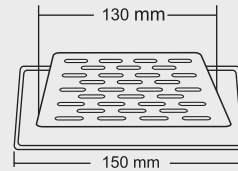

KELLY

BIG

Overall Size
150 X 150 mm
(6x6 Inch)

MRP (₹)
Glossy - ₹ 700/-
Satin - ₹ 735/-

SMALL

Overall Size
130 x 130 mm
(5x5 Inch)

MRP (₹)
Glossy - ₹ 595/-
Satin - ₹ 630/-

Thickness - Frame : 1 mm | Grating : 1.5mm