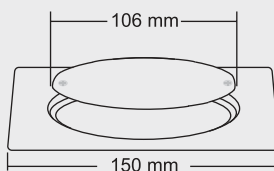

MINI

Size : 4 x 4 Inch
102 x 102 mm

MRP (₹)
Glossy - ₹ 625/-
Satin - ₹ 645/-