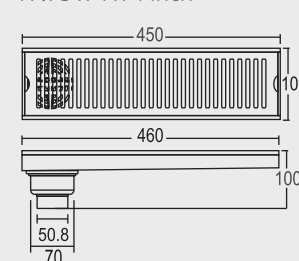

MINI

Overall Size   MRP (₹)
450 x 105 x 100 mm   Glossy - ₹ 7165/-
17.75 x 4 x 4 inch

*Outflow : 20 liter/minute (± 2 liter)