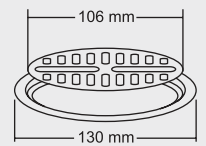

**BIG**

Overall Size  
Ø 150 mm (6 Inch)

MRP (₹)  
Glossy - ₹ 500/-  
Satin - ₹ 530/-

**SMALL**

Overall Size  
Ø 130 mm (5 Inch)

MRP (₹)  
Glossy - ₹ 440/-  
Satin - ₹ 480/-

Design Regd.

**ELVIN**