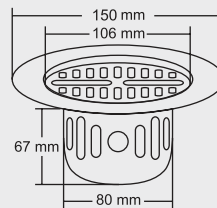

**BIG**  
Overall Size  
Ø 150 mm (6 Inch)

MRP (₹)  
Glossy - ₹ 1035/-  
Satin - ₹ 1125/-

**SMALL**  
Overall Size  
Ø 130 mm (5 Inch)

MRP (₹)  
Glossy - ₹ 920/-  
Satin - ₹ 1005/-

Design Reg. Pending

**ALENA**