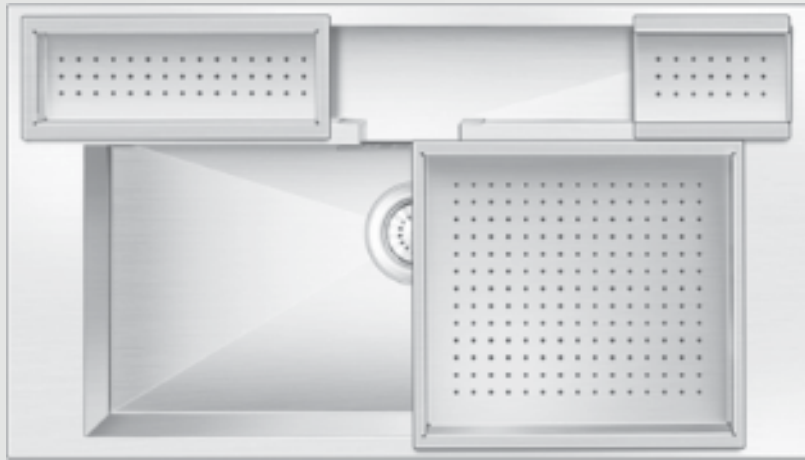

7
Models

8
Sizes

THE STUNNING
EXPPELL
SINK RANGE

Revolutionise Your Space with Accessories

Utterly smart, utterly sleek, utterly futuristic. Presenting the Expell Range to carve out new profiles in kitchen sinks. Simply an art piece combined with trendy geometric shape, rugged, heavy-duty performances in hairline satin finish. Each bowl with single-line sharp bend and angularity for the right slope. Expell captures it with elegance and functionality.

AISI 304 quality | 1.2 mm thickness

Download Expell Range
With the Accessories