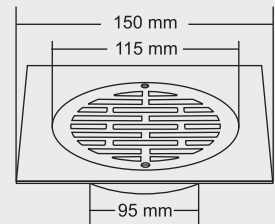

**ALISON**

Overall Size  
150 x 150 mm (6x 6inch) 2 pcs

MRP (₹) Thickness  
Glossy - ₹ 1240/-  
Satin - ₹ 1310/-  
Thickness : 2 mm

**ALLYCO**

Overall Size  
150 x 150 mm (6x 6inch) 2 pcs

MRP (₹) Thickness  
Glossy - ₹ 1200/- Grating : 1mm  
Satin - ₹ 1240/- Frame : 2 mm

**LARK**

Overall Size  
109.5 x 75 x 65 mm  
(4.31 x 2.95 x 2.56 inch)

MRP (₹) Thickness  
5280/- Grating : 1mm  
Frame : 1.2 mm

**LEROY**

Tile Insert 12 mm Tray

Material : Brass Chrome Plated

**BIG**

Overall Size  
150 x 150 mm  
(6 x 6 Inch)