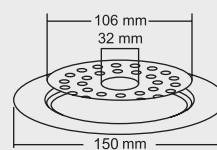

ELIA

BIG

Overall Size
Ø 150 mm (6 Inch)

MRP (₹)
Glossy - ₹ 500/-
Satin - ₹ 530/-

SMALL

Overall Size
Ø 130 mm (5 Inch)

MRP (₹)
Glossy - ₹ 440/-
Satin - ₹ 480/-

ERICA

BIG

Size : 6x6 Inch
150 X 150 mm

MRP (₹)
Glossy - ₹ 585/-
Satin - ₹ 615/-

SMALL

Size : 5x5 Inch
130 x 130 mm

MRP (₹)
Glossy - ₹ 505/-
Satin - ₹ 535/-

JAYCE

BIG

Overall Size
Ø 150 mm (6 Inch)

MRP (₹)
Glossy - ₹ 435/-
Satin - ₹ 465/-

SMALL

Overall Size
Ø 130 mm (5 Inch)

MRP (₹)
Glossy - ₹ 370/-
Satin - ₹ 405/-

JERRY

BIG

Size : 6x6 Inch
150 X 150 mm

MRP (₹)
Glossy - ₹ 500/-
Satin - ₹ 530/-

SMALL

Size : 5x5 Inch
130 x 130 mm

MRP (₹)
Glossy - ₹ 425/-
Satin - ₹ 455/-