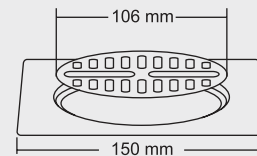

CALVIN

BIG

Size : 6x6 Inch
150 X 150 mm

MRP (₹)
Glossy - ₹ 640/-
Satin - ₹ 670/-

SMALL

Size : 5x5 Inch
130 x 130 mm

MRP (₹)
Glossy - ₹ 535/-
Satin - ₹ 570/-

MINI

Size : 4 x 4 Inch
102 x 102 mm

MRP (₹)
Glossy - ₹ 325/-
Satin - ₹ 360/-

CLARA

BIG

Size : 6x6 Inch
150 X 150 mm

MRP (₹)
Glossy - ₹ 640/-
Satin - ₹ 670/-

SMALL

Size : 5x5 Inch
130 x 130 mm

MRP (₹)
Glossy - ₹ 535/-
Satin - ₹ 570/-

ELINA

BIG

Overall Size
Ø 150 mm (6 Inch)

MRP (₹)
Glossy - ₹ 500/-
Satin - ₹ 530/-

SMALL

Overall Size
Ø 130 mm (5 Inch)

MRP (₹)
Glossy - ₹ 440/-
Satin - ₹ 480/-

ELVIN

BIG

Size : 6x6 Inch
150 X 150 mm

MRP (₹)
Glossy - ₹ 585/-
Satin - ₹ 615/-

SMALL

Size : 5x5 Inch
130 x 130 mm

MRP (₹)
Glossy - ₹ 505/-
Satin - ₹ 535/-