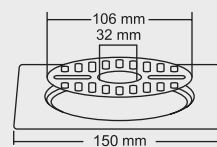

ELIA

BIG

Overall Size
Ø 150 mm (6 Inch)

MRP (₹)
Glossy - ₹ 500/-
Satin - ₹ 530/-

SMALL

Overall Size
Ø 130 mm (5 Inch)

MRP (₹)
Glossy - ₹ 440/-
Satin - ₹ 480/-

ERICA

BIG

Size : 6x6 Inch
150 X 150 mm

MRP (₹)
Glossy - ₹ 585/-
Satin - ₹ 615/-

SMALL

Size : 5x5 Inch
130 x 130 mm

MRP (₹)
Glossy - ₹ 505/-
Satin - ₹ 535/-

JAYCE

BIG

Overall Size
Ø 150 mm (6 Inch)

MRP (₹)
Glossy - ₹ 435/-
Satin - ₹ 465/-

SMALL

Overall Size
Ø 130 mm (5 Inch)

MRP (₹)
Glossy - ₹ 370/-
Satin - ₹ 405/-

JERRY

BIG

Size : 6x6 Inch
150 X 150 mm

MRP (₹)
Glossy - ₹ 500/-
Satin - ₹ 530/-

SMALL

Size : 5x5 Inch
130 x 130 mm

MRP (₹)
Glossy - ₹ 425/-
Satin - ₹ 455/-