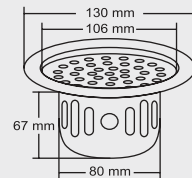

**ALEX**

**BIG**  
Overall Size  
Ø 150 mm (6 Inch)

MRP (₹)  
Glossy - ₹ 890/-  
Satin - ₹ 980/-

**SMALL**  
Overall Size  
Ø 130 mm (5 Inch)

MRP (₹)  
Glossy - ₹ 760/-  
Satin - ₹ 850/-

Design Reg. Pending