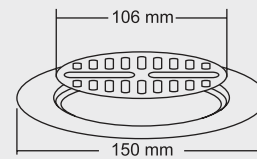

**BIG**

Overall Size  
Ø 150 mm (6 Inch)

MRP (₹)  
Glossy - ₹ 500/-  
Satin - ₹ 530/-

**SMALL**

Overall Size  
Ø 130 mm (5 Inch)

MRP (₹)  
Glossy - ₹ 440/-  
Satin - ₹ 480/-

Design Regd.

**ELVIN**