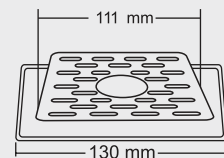

SMALL

Overall Size
130 x 130 mm
(5x5 Inch)

MRP (₹)
Glossy - ₹ 595/-
Satin - ₹ 610/-

Thickness - Frame : 1 mm | Grating : 1.5mm