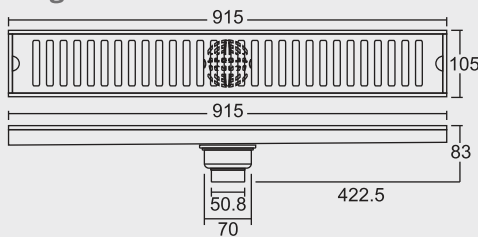

Overall Size                      MRP (₹)  
600 x 105 x 83 mm              Glossy - ₹ 7545/-  
(23.63 x 4 x 3.27 Inch)

**Large Center Drain**

**Small Center Drain**

**BIG**

Overall Size                      MRP (₹)  
800 x 105 x 83 mm              Glossy - ₹ 8930/-  
(31.50 x 4 x 3.27 Inch)