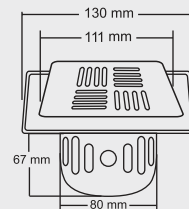

SMALL

Size : 5x5 Inch
130 x 130 mm

MRP (₹)
Glossy - ₹ 990/-
Satin - ₹ 1050/-

Thickness - Frame : 1 mm | Grating : 1.5mm

KIAN

BIG

Size : 6x6 Inch
150 X 150 mm

MRP (₹)
Glossy - ₹ 1165/-
Satin - ₹ 1225/-