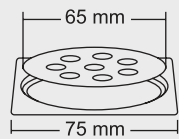

Size : 3 x 3 Inch  
75 x 75 mm

MRP (₹)  
Glossy - ₹ 230/-  
Satin - ₹ 265/-

**KEON**

**BIG**

Overall Size  
Ø 150 mm (6 Inch)

MRP (₹)  
Glossy - ₹ 435/-  
Satin - ₹ 465/-

**SMALL**

Overall Size  
Ø 130 mm (5 Inch)