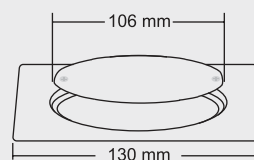

MINI

Size : 4 x 4 Inch
102 x 102 mm

MRP (₹)
Glossy - ₹ 625/-
Satin - ₹ 645/-