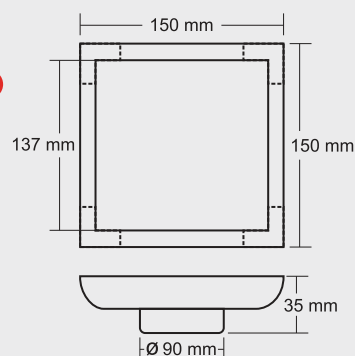

BIG

Overall Size
150 x 150 mm
(6 x 6 Inch)

Satin MRP (₹) 3070/-