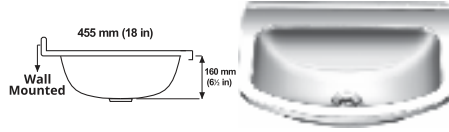

Classic NG

Overall size	Bowl size	M.R.P. (₹)	
		Glossy	Satin
Big 535 mm x 355 mm 21 inch x 14 inch	455 x 250 x 160 mm 18 x 10 x 6 1/2 inch	4555/-	4755/-
Small 460 mm x 305 mm 18 inch x 12 inch	390 x 195 x 140 mm 15 1/4 x 7 3/4 x 5 1/2 inch	2745/-	2945/-