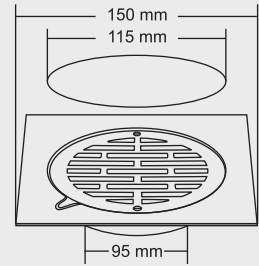

Size : 5 x 5 inch  
(130 x 130 mm)

MRP (₹)  
Glossy - ₹ 1300/-  
Satin - ₹ 1340/-

Thickness - Frame : 1 mm | Grating : 1.5mm

Design Reg.

**ALDEN**

Overall Size  
150 x 150 mm (6x 6inch) 3 pcs

MRP (₹) Thickness  
Glossy - ₹ 1350/- Grating : 1mm  
Satin - ₹ 1420/- Frame : 2 mm  
Top Cover : 2 mm