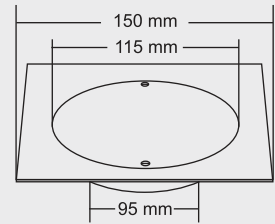

ALISON

Overall Size
150 x 150 mm (6x 6inch) 2 pcs

MRP (₹) Thickness
Glossy - ₹ 1240/-
Satin - ₹ 1310/-
Thickness : 2 mm