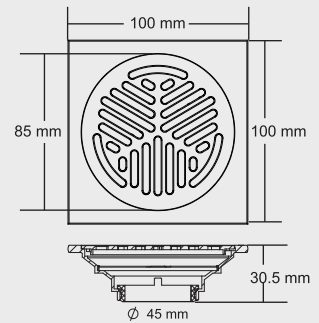

LEWIS

New Model

Overall Size

140 x 140 mm (5.5 x 5.5 inch)

MRP (₹) 6590/-

Material : Brass Nickel Plated

LILY

New Model

Overall Size

100 x 100 mm (4 x 4 inch)

MRP (₹) 3290/-

Material : Brass Nickel Plated

LENON

New Model

Overall Size

100 x 100 mm (4 x 4 inch)

MRP (₹) 3510/-

Material : Brass

Color : Gun - Grey

LARRY

New Model

Tile Insert 12 mm Tray

Overall Size

Ø100 (4 inch)

MRP (₹) 4260/-

Material : Brass Nickel Plated