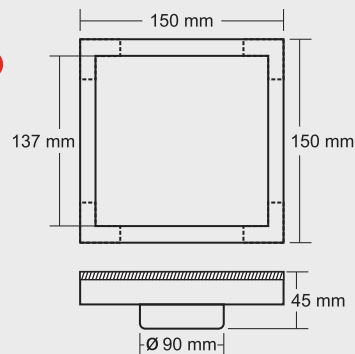

**SMALL**

Overall Size  
125 x 125 mm  
(5 x 5 Inch)

Satin MRP (₹) 3620/-

**LEO**

Tile Insert 12 mm Tray

Material : SS Pressed (4 pcs)  
Thickness : 1 mm

**BIG**

Overall Size  
150 x 150 mm  
(6 x 6 Inch)