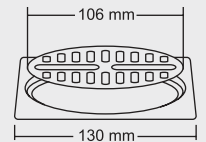

CALVIN

BIG

Size : 6x6 Inch
150 X 150 mm

MRP (₹)
Glossy - ₹ 640/-
Satin - ₹ 670/-

SMALL

Size : 5x5 Inch
130 x 130 mm

MRP (₹)
Glossy - ₹ 535/-
Satin - ₹ 570/-

MINI

Size : 4 x 4 Inch
102 x 102 mm

MRP (₹)
Glossy - ₹ 325/-
Satin - ₹ 360/-

CLARA

BIG

Size : 6x6 Inch
150 X 150 mm

MRP (₹)
Glossy - ₹ 640/-
Satin - ₹ 670/-

SMALL

Size : 5x5 Inch
130 x 130 mm

MRP (₹)
Glossy - ₹ 535/-
Satin - ₹ 570/-

ELINA

BIG

Overall Size
Ø 150 mm (6 Inch)

MRP (₹)
Glossy - ₹ 500/-
Satin - ₹ 530/-

SMALL

Overall Size
Ø 130 mm (5 Inch)

MRP (₹)
Glossy - ₹ 440/-
Satin - ₹ 480/-

ELVIN

BIG

Size : 6x6 Inch
150 X 150 mm

MRP (₹)
Glossy - ₹ 585/-
Satin - ₹ 615/-

SMALL

Size : 5x5 Inch
130 x 130 mm

MRP (₹)
Glossy - ₹ 505/-
Satin - ₹ 535/-