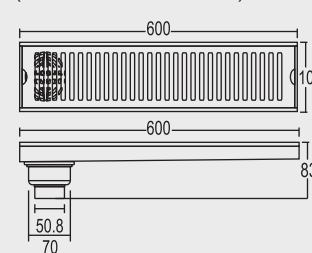

SMALL

Overall Size   MRP (₹)
600 x 105 x 83 mm   Glossy - ₹ 7545/-
(23.63 x 4 x 3.27 Inch)