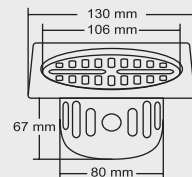

**BIG**  
Size : 6x6 Inch  
150 X 150 mm

MRP (₹)  
Glossy - ₹ 1155/-  
Satin - ₹ 1240/-

**SMALL**  
Size : 5x5 Inch  
130 x 130 mm

MRP (₹)  
Glossy - ₹ 1010/-  
Satin - ₹ 1090/-

Design Reg.

**BELLA**

**BIG**  
Overall Size  
Ø 150 mm (6 Inch)