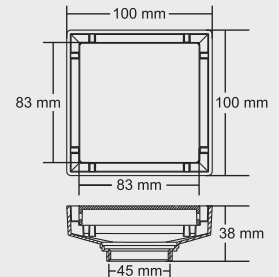

**LARK**

Overall Size  
109.5 x 75 x 65 mm  
(4.31 x 2.95 x 2.56 inch)

MRP (₹) Thickness  
5280/- Grating : 1mm  
Frame : 1.2 mm

**LEROY**

Tile Insert 12 mm Tray

Material : Brass Chrome Plated

**BIG**

Overall Size  
150 x 150 mm  
(6 x 6 Inch)

MRP (₹) 7545/-

**SMALL**

Overall Size  
125 x 125 mm  
(5 x 5 Inch)

MRP (₹) 5120/-

**MINI**

Overall Size  
100 x 100 mm  
(4 x 4 Inch)

MRP (₹) 3630/-

Big | Outflow : 33 liter / minute (± 2 liter)