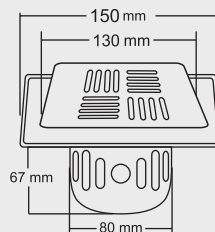

SMALL

Size : 5x5 Inch
130 x 130 mm

MRP (₹)
Glossy - ₹ 990/-
Satin - ₹ 1050/-

Thickness - Frame : 1 mm | Grating : 1.5mm

KIAN

BIG

Size : 6x6 Inch
150 X 150 mm

MRP (₹)
Glossy - ₹ 1165/-
Satin - ₹ 1225/-