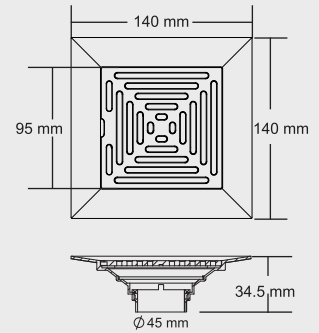

Material : Brass Nickel Plated

Design Reg.

**LILY**

New Model

**Overall Size**

100 x 100 mm (4 x 4 inch)

**MRP (₹)** 3290/-

Material : Brass Nickel Plated