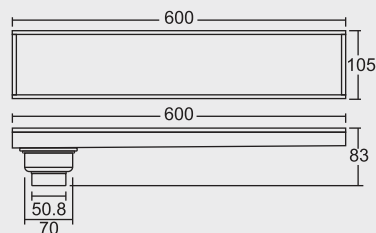

**LATTIS (Center Drain)**

Grating Thickness: 1.2 mm  
Frame Thickness: 0.8 mm  
Tile Insert

**BIG**

Overall Size  
800 x 105 x 83 mm  
(31.50 x 4 x 3.27 Inch)

MRP (₹) Glossy - ₹ 12705/-

**BIG**

Overall Size  
800 x 105 x 83 mm  
(31.50 x 4 x 3.27 Inch)

MRP (₹) Glossy - ₹ 12705/-

**SMALL**

Overall Size  
600 x 105 x 83 mm  
(23.62 x 4 x 3.27 Inch)

MRP (₹) 10570/-

**SMALL**

Overall Size  
600 x 105 x 83 mm  
(23.62 x 4 x 3.27 Inch)

MRP (₹) 10570/-

**MINI**