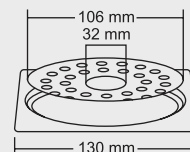

ELIA

BIG

Overall Size
Ø 150 mm (6 Inch)

MRP (₹)
Glossy - ₹ 500/-
Satin - ₹ 530/-

SMALL

Overall Size
Ø 130 mm (5 Inch)

MRP (₹)
Glossy - ₹ 440/-
Satin - ₹ 480/-

ERICA

BIG

Size : 6x6 Inch
150 X 150 mm

MRP (₹)
Glossy - ₹ 585/-
Satin - ₹ 615/-

SMALL

Size : 5x5 Inch
130 x 130 mm

MRP (₹)
Glossy - ₹ 505/-
Satin - ₹ 535/-

JAYCE

BIG

Overall Size
Ø 150 mm (6 Inch)

MRP (₹)
Glossy - ₹ 435/-
Satin - ₹ 465/-

SMALL

Overall Size
Ø 130 mm (5 Inch)

MRP (₹)
Glossy - ₹ 370/-
Satin - ₹ 405/-

JERRY

BIG

Size : 6x6 Inch
150 X 150 mm

MRP (₹)
Glossy - ₹ 500/-
Satin - ₹ 530/-

SMALL

Size : 5x5 Inch
130 x 130 mm

MRP (₹)
Glossy - ₹ 425/-
Satin - ₹ 455/-