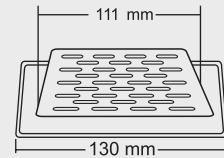

KELLY

BIG

Overall Size
150 X 150 mm
(6x6 Inch)

MRP (₹)
Glossy - ₹ 700/-
Satin - ₹ 735/-

SMALL

Overall Size
130 x 130 mm
(5x5 Inch)

MRP (₹)
Glossy - ₹ 595/-
Satin - ₹ 630/-

Thickness - Frame : 1 mm | Grating : 1.5mm