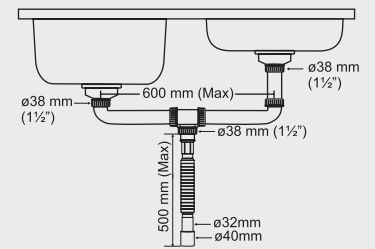

PLUMBING CONNECTOR
(For one & half bowl)

MRP (₹) - 640/-

Cut connector as required