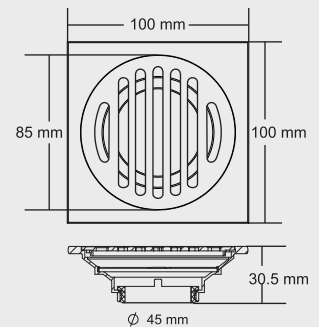

LEWIS

New Model

Overall Size

140 x 140 mm (5.5 x 5.5 inch)

MRP (₹) 6590/-

Material : Brass Nickel Plated

LILY

New Model

Overall Size

100 x 100 mm (4 x 4 inch)

MRP (₹) 3290/-

Material : Brass Nickel Plated

LENON

New Model

Overall Size

100 x 100 mm (4 x 4 inch)

MRP (₹) 3510/-

Material : Brass

Color : Gun - Grey

LARRY

New Model

Tile Insert 12 mm Tray

Overall Size

Ø100 (4 inch)

MRP (₹) 4260/-

Material : Brass Nickel Plated