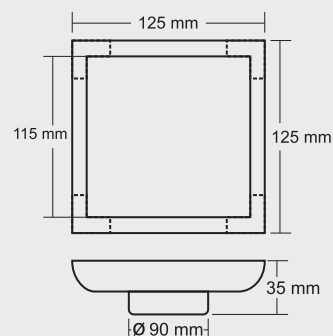

SMALL

Overall Size
125 x 125 mm
(5 x 5 Inch)

Satin MRP (₹) 2520/-