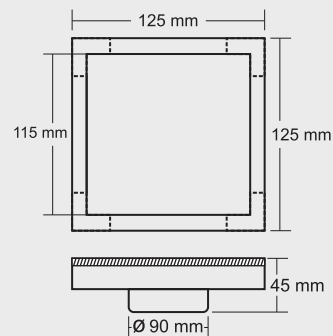

**LARK**

Overall Size  
109.5 x 75 x 65 mm  
(4.31 x 2.95 x 2.56 inch)

MRP (₹) Thickness  
5280/- Grating : 1mm  
Frame : 1.2 mm

**LEROY**

Tile Insert 12 mm Tray

Material : Brass Chrome Plated

**BIG**

Overall Size  
150 x 150 mm  
(6 x 6 Inch)

**SMALL**

Overall Size  
125 x 125 mm  
(5 x 5 Inch)

Satin MRP (₹) 3620/-

**LEO**

Tile Insert 12 mm Tray

Material : SS Pressed (4 pcs)  
Thickness : 1 mm

**BIG**

Overall Size  
150 x 150 mm  
(6 x 6 Inch)