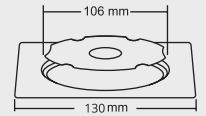

CALVIN

BIG

Size : 6x6 Inch
150 X 150 mm

MRP (₹)
Glossy - ₹ 640/-
Satin - ₹ 670/-

SMALL

Size : 5x5 Inch
130 x 130 mm

MRP (₹)
Glossy - ₹ 535/-
Satin - ₹ 570/-

MINI

Size : 4 x 4 Inch
102 x 102 mm

MRP (₹)
Glossy - ₹ 325/-
Satin - ₹ 360/-

CLARA

BIG

Size : 6x6 Inch
150 X 150 mm

MRP (₹)
Glossy - ₹ 640/-
Satin - ₹ 670/-

SMALL

Size : 5x5 Inch
130 x 130 mm

MRP (₹)
Glossy - ₹ 535/-
Satin - ₹ 570/-

ELINA

BIG

Overall Size
Ø 150 mm (6 Inch)

MRP (₹)
Glossy - ₹ 500/-
Satin - ₹ 530/-

SMALL

Overall Size
Ø 130 mm (5 Inch)

MRP (₹)
Glossy - ₹ 440/-
Satin - ₹ 480/-

ELVIN

BIG

Size : 6x6 Inch
150 X 150 mm

MRP (₹)
Glossy - ₹ 585/-
Satin - ₹ 615/-

SMALL

Size : 5x5 Inch
130 x 130 mm

MRP (₹)
Glossy - ₹ 505/-
Satin - ₹ 535/-