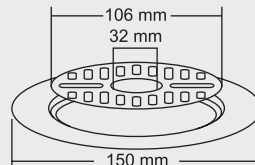

ELIA

BIG

Overall Size
Ø 150 mm (6 Inch)

MRP (₹)
Glossy - ₹ 500/-
Satin - ₹ 530/-

SMALL

Overall Size
Ø 130 mm (5 Inch)

MRP (₹)
Glossy - ₹ 440/-
Satin - ₹ 480/-

ERICA

BIG

Size : 6x6 Inch
150 X 150 mm

MRP (₹)
Glossy - ₹ 585/-
Satin - ₹ 615/-

SMALL

Size : 5x5 Inch
130 x 130 mm

MRP (₹)
Glossy - ₹ 505/-
Satin - ₹ 535/-

JAYCE

BIG

Overall Size
Ø 150 mm (6 Inch)

MRP (₹)
Glossy - ₹ 435/-
Satin - ₹ 465/-

SMALL

Overall Size
Ø 130 mm (5 Inch)

MRP (₹)
Glossy - ₹ 370/-
Satin - ₹ 405/-

JERRY

BIG

Size : 6x6 Inch
150 X 150 mm

MRP (₹)
Glossy - ₹ 500/-
Satin - ₹ 530/-

SMALL

Size : 5x5 Inch
130 x 130 mm

MRP (₹)
Glossy - ₹ 425/-
Satin - ₹ 455/-