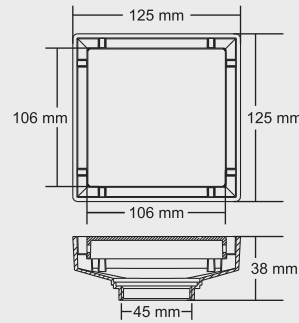

SMALL

Overall Size
125 x 125 mm
(5 x 5 Inch)

MRP (₹) 5120/-