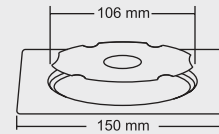

CALVIN

BIG

Size : 6x6 Inch
150 X 150 mm

MRP (₹)
Glossy - ₹ 640/-
Satin - ₹ 670/-

SMALL

Size : 5x5 Inch
130 x 130 mm

MRP (₹)
Glossy - ₹ 535/-
Satin - ₹ 570/-

MINI

Size : 4 x 4 Inch
102 x 102 mm

MRP (₹)
Glossy - ₹ 325/-
Satin - ₹ 360/-

CLARA

BIG

Size : 6x6 Inch
150 X 150 mm

MRP (₹)
Glossy - ₹ 640/-
Satin - ₹ 670/-

SMALL

Size : 5x5 Inch
130 x 130 mm

MRP (₹)
Glossy - ₹ 535/-
Satin - ₹ 570/-

ELINA

BIG

Overall Size
Ø 150 mm (6 Inch)

MRP (₹)
Glossy - ₹ 500/-
Satin - ₹ 530/-

SMALL

Overall Size
Ø 130 mm (5 Inch)

MRP (₹)
Glossy - ₹ 440/-
Satin - ₹ 480/-

ELVIN

BIG

Size : 6x6 Inch
150 X 150 mm

MRP (₹)
Glossy - ₹ 585/-
Satin - ₹ 615/-

SMALL

Size : 5x5 Inch
130 x 130 mm

MRP (₹)
Glossy - ₹ 505/-
Satin - ₹ 535/-