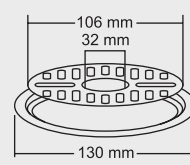

ELIA

BIG

Overall Size
Ø 150 mm (6 Inch)

MRP (₹)
Glossy - ₹ 500/-
Satin - ₹ 530/-

SMALL

Overall Size
Ø 130 mm (5 Inch)

MRP (₹)
Glossy - ₹ 440/-
Satin - ₹ 480/-

ERICA

BIG

Size : 6x6 Inch
150 X 150 mm

MRP (₹)
Glossy - ₹ 585/-
Satin - ₹ 615/-

SMALL

Size : 5x5 Inch
130 x 130 mm

MRP (₹)
Glossy - ₹ 505/-
Satin - ₹ 535/-

JAYCE

BIG

Overall Size
Ø 150 mm (6 Inch)

MRP (₹)
Glossy - ₹ 435/-
Satin - ₹ 465/-

SMALL

Overall Size
Ø 130 mm (5 Inch)

MRP (₹)
Glossy - ₹ 370/-
Satin - ₹ 405/-

JERRY

BIG

Size : 6x6 Inch
150 X 150 mm

MRP (₹)
Glossy - ₹ 500/-
Satin - ₹ 530/-

SMALL

Size : 5x5 Inch
130 x 130 mm

MRP (₹)
Glossy - ₹ 425/-
Satin - ₹ 455/-